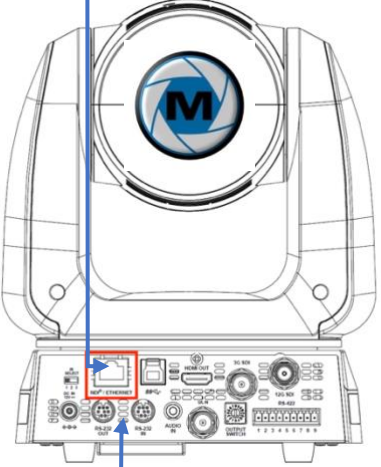

CAT cable (RJ45)

One VS-PTC-IP controller can control multiple setup methods (IP, RS232, RS422) to multiple or same camera for control.

One CAMERA can be controlled via multiple methods over IP and RS232 or RS422 from multiple VS-PTC-IP controllers or VS-PTC-IP via RS232/RS422 + IP via Camera Control Software, GUI, Video Management Software or other soft codecs.

CAT cable (RJ45)